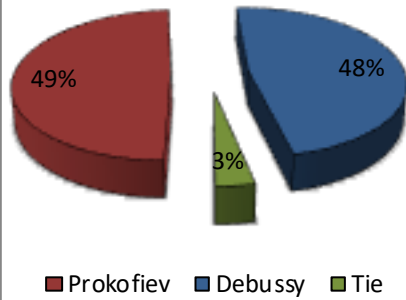

### Overall Concert Total

### Round 1

### Age 41-60